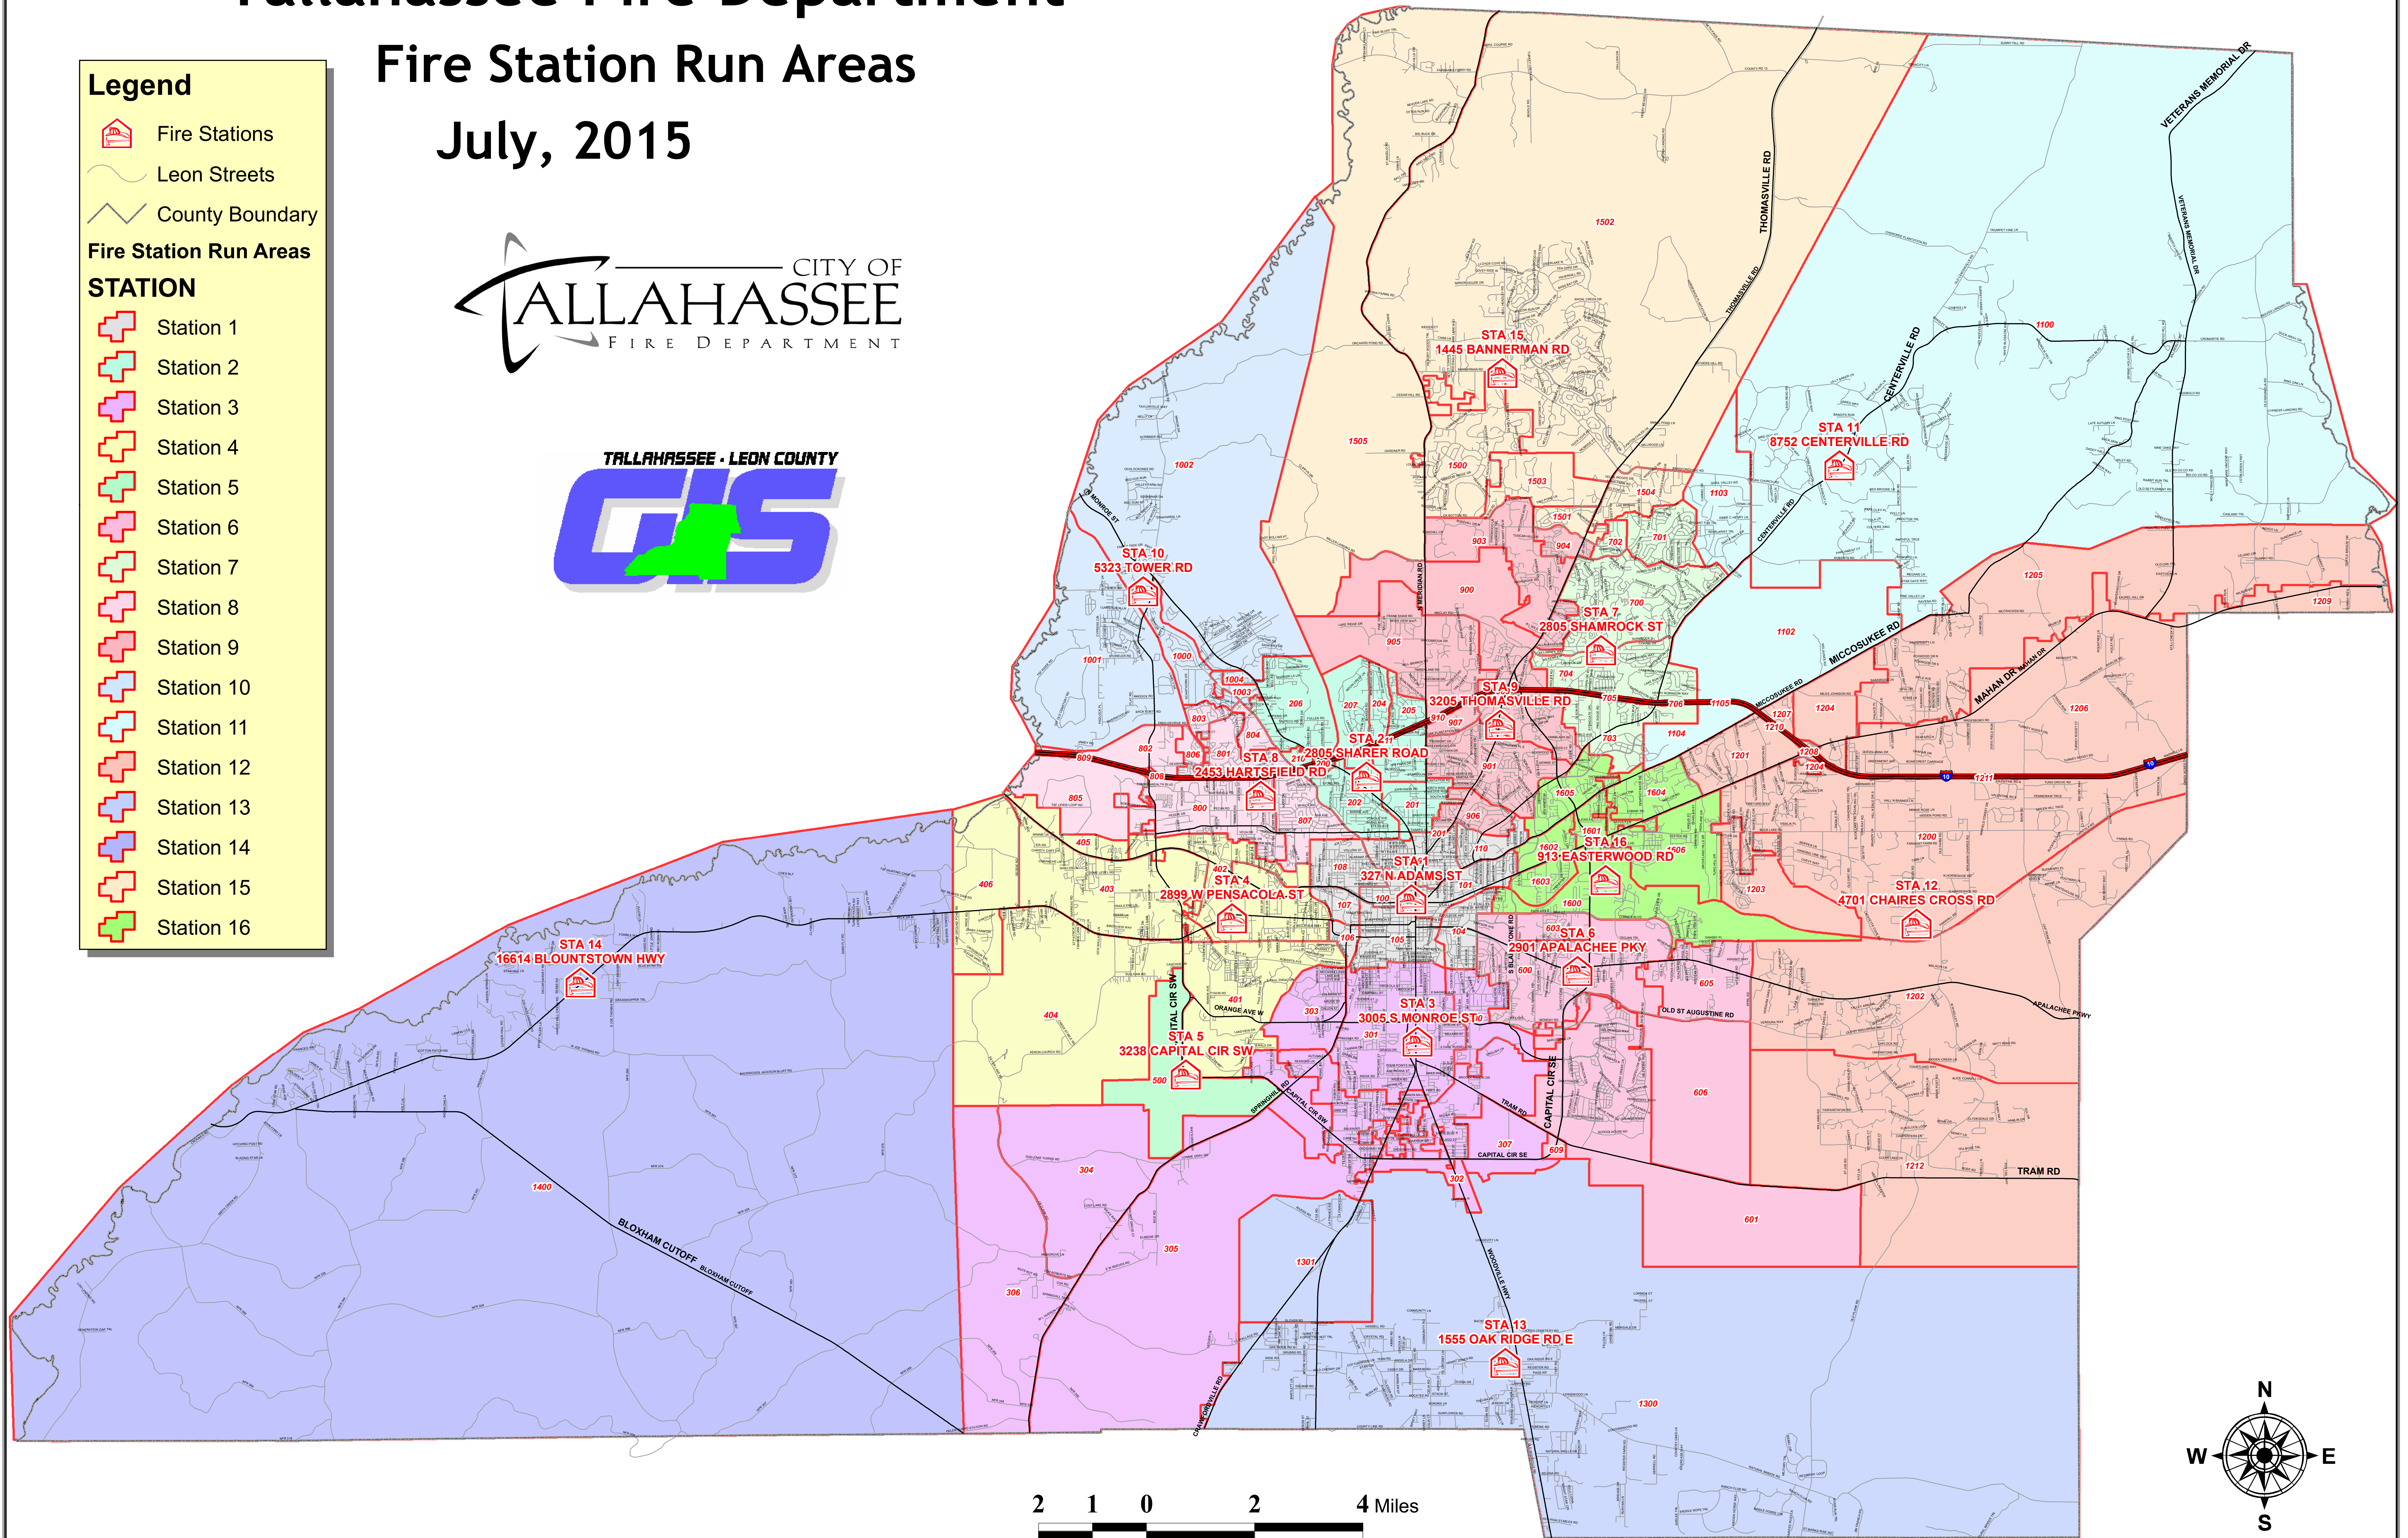

Tallahassee Fire Department

Fire Station Run Areas

July, 2015

Legend

-  Fire Stations
-  Leon Streets
-  County Boundary

Fire Station Run Areas

STATION

-  Station 1
-  Station 2
-  Station 3
-  Station 4
-  Station 5
-  Station 6
-  Station 7
-  Station 8
-  Station 9
-  Station 10
-  Station 11
-  Station 12
-  Station 13
-  Station 14
-  Station 15
-  Station 16

NOTE: This product has been compiled from the most accurate source data from Leon County and the City of Tallahassee. However, this product is for reference purposes only and is not to be construed as a legal document or survey instrument. Any reliance on the information contained herein is at the user's own risk. Leon County and the City of Tallahassee assume no responsibility for any use of the information contained herein or any loss resulting therefrom.
 July 7, 2015 - d:\maps\Fire\1_TFD_Reposnse_Areas-48x36.mxd - Patrick.Pence@talgov.com